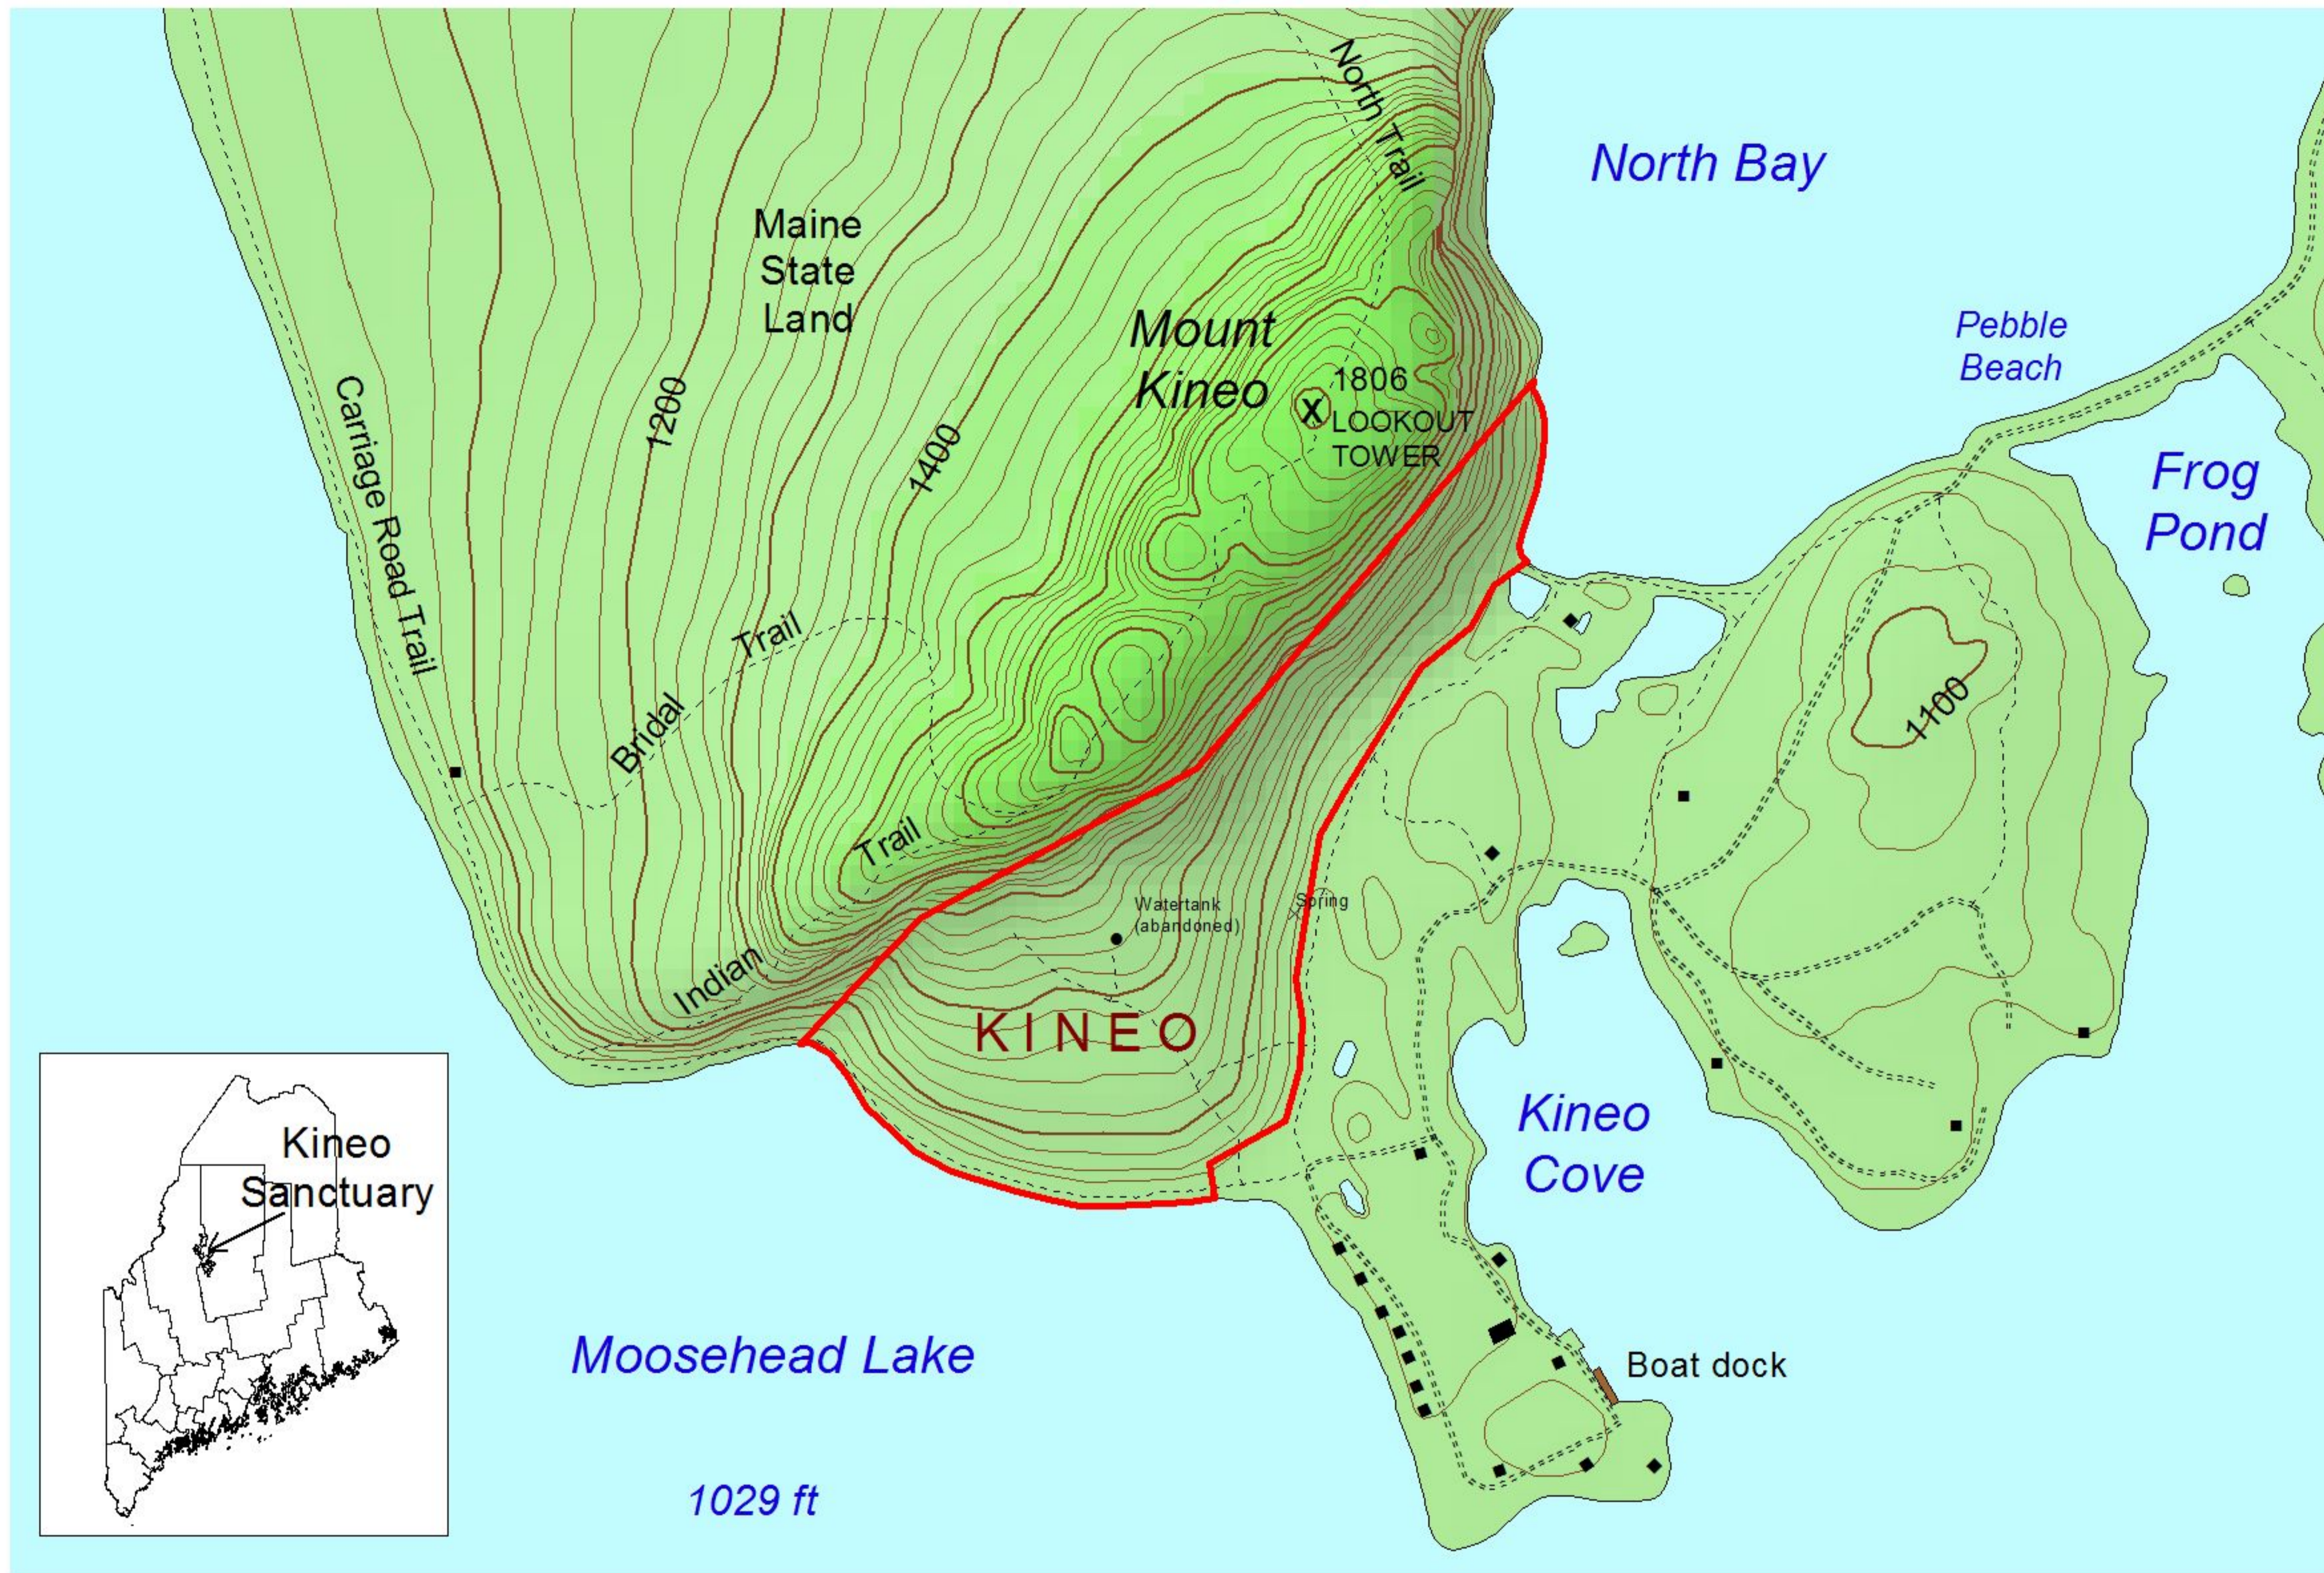

Kineo Sanctuary, Kineo Township, Maine

8/14/2006 Note: Property boundaries are approximate.

Contour interval 20 ft.

 Sanctuary Boundary

Data sources:
Contours, shaded relief, roads, hydrography:
Maine Office of GIS (forest roads, trails, structures
updated using aerial photos w. limited field
checking)
Map compiled by Bart DeWolf, Science Director, EPI
© 2006, Elliotsville Plantation, Inc.